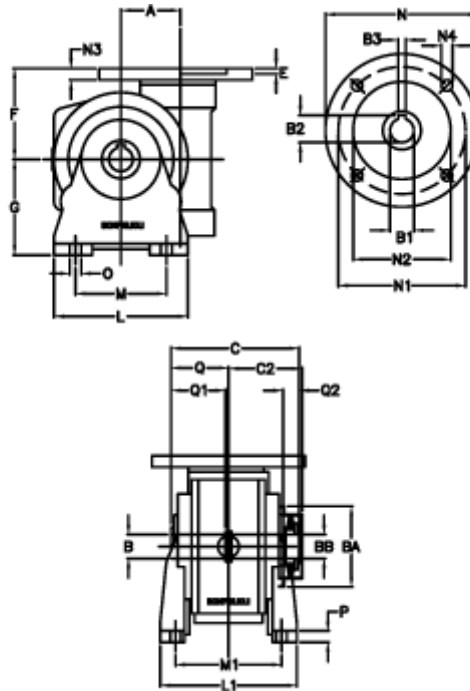

Data Sheet

Article number: 390204404632236
 Description: Worm Gear with Torque Limiter
 VF 44-L2-V-46-P63B5

Measures

a	= 44.60	C2	= 48	M1	= 81.0	Q	= 32.0
B	= 18	Description	= VF 44V-xx-63B5	N	= 140	Q1	= 32
B1 E7	= 11	E	= 2.0	N1	= 115	Q2	= 12
B2	= 12.8	F	= 65	N2	= 95		
B3 H9	= 4	g	= 72	N3	= 10.5		
BA	= 40	L	= 90	N4	= 9,5		
BB H7	= 11	L1	= 98.0	O	= 8.5		
C	= 79	m	= 52	P	= 10		